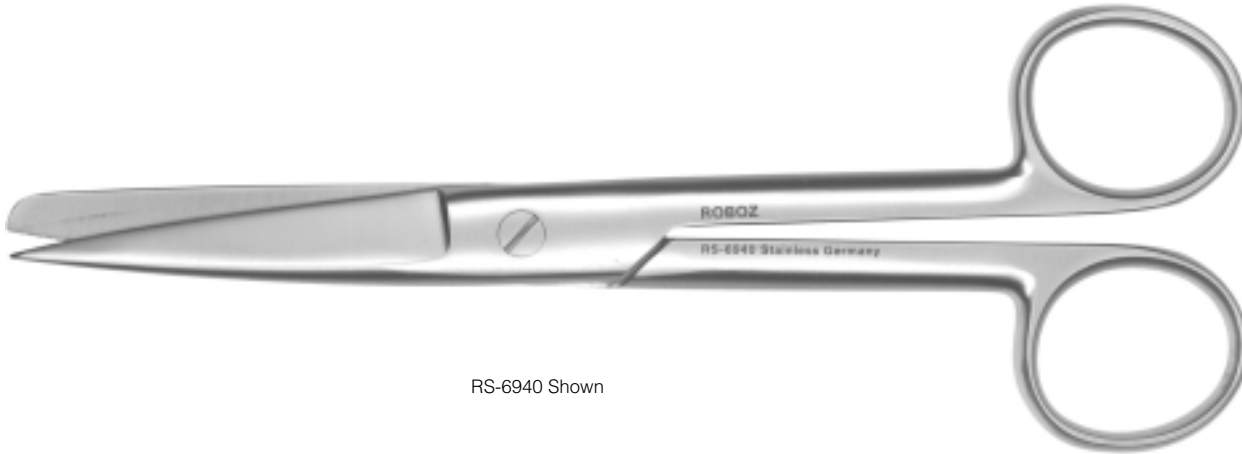

Veterinary
heavy pattern
sharp-blunt, serrated
blade length 57mm
length 6^{1/2}"

RS-6940

straight

RS-6941

curved

RS-6940 Shown

Veterinary
heavy pattern
blunt-blunt, serrated
blade length 57mm
length 6^{1/2}"

RS-6942

straight

RS-6943

curved

RS-6942 Shown